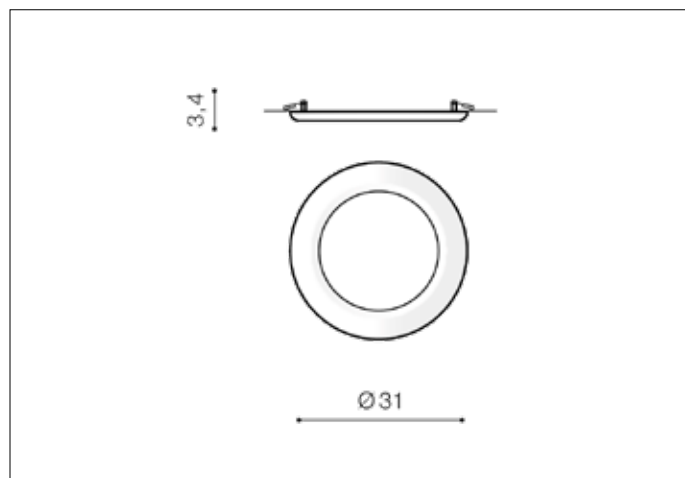

AZzardo[®]
LIGHTING

LINDA 30 3000K CHROME
AZ2250, EAN 5901238422501

Dimensions height / width / length [cm] Product Specifications

Product	3,4 x 31 x N/A
Mounting inlet:	N/A x 28 x N/A
Ceiling base:	N/A x N/A x N/A
Shades	N/A x N/A x N/A

Line	TECHNICAL
Type	Downlight
Type of track	N/A
Colour	Chrome
Material	Aluminium
Light source	1
Type of socket	LED INTEGRATED
Lumens	2010
Kelvins	3000
Beam angle	N/A
Dimmable	N/A
CCT	N/A
RGB	N/A
RA	N/A
App remote control	N/A
Remote control	N/A
Voltage	230V
Power	24W
Switch location	N/A
Protection class	IP20
Tilt	N/A
Rotation	N/A

Shipping info height / width / length [cm]

BOX 1:	5 x 31,5 x 31,5
BOX 2:	N/A x N/A x N/A
BOX 3:	N/A x N/A x N/A
Net weight [kg]	1,1
Gross weight [kg]	1,2

Energy efficiency

Azzardo Sp. z o.o.
ul. Strzeszyńska 33 60-479 Poznań,
NIP: 929-185-75-07